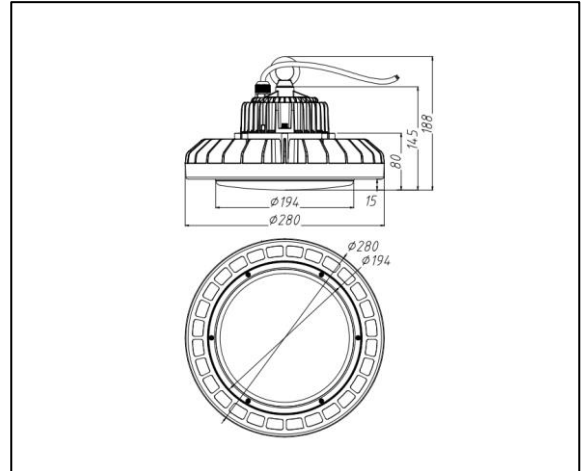

Hero 200W LED Highbay 5000K

MODEL	CS-FYT-HB07-200W-5000K-110D -NZ	UGR	<30
INPUT VOLTAGE (V)	100-277V AC	HOUSING COLOUR	Black
PROTECTION CALSS	CLASS I	MATERIAL	Aluminum housing +PC lens
IC-4 RATED (Y/N)	NA	IP	65
SPD (KV)	4KV / 6KV	IK	10
POWER FACTOR (PF)	>0.95	AMBIENT TEMPERATURE (°C)	Ta 55
WATTAGE (W)	200	OPERATING TEMPERATURE (°C)	-30 to +55
FLICKER FREE (Y/N)	YES	DIMMABLE (Y/N)	NA
LUMEN OUTPUT (LM)	26,000	INSTALLATION TYPE	Suspension, surface mounted
EFFICACY (LM/W)	130	DIMENSION (mm)	Ø320*H188
COLOUR TEMPERATURE (K)	5000K	NET WEIGHT (kg)	4.3
BEAM ANGLE (°)	110°	LIFETIME (hr.) @L70B50	50,000
CRI (Ra)	>80	WARRANTY (yr.)	5
SDCM	<5		